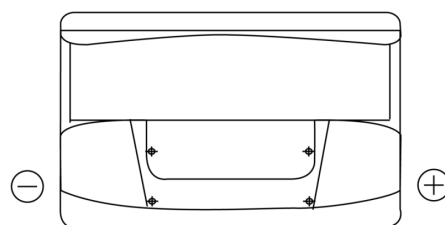

Product overview

Batteries for Cars

Standard FC700

Part number	FC700
Technology	Flooded
EAN/GTIN	3661024044820
Voltage	12 V
Capacity	70.0 Ah
CCA	640 A
Length	278 mm
Width	175 mm
Height	190 mm
Box size	L03
Polarity	ETN 0
Terminal Type	EN taper post
Hold Down	B13
Weights (subject of variation)	16.00 kg

Polarity

Terminal Type

Positive Terminal

Negative Terminal

Hold Down

Design, features and specifications are subject to change without notice. We disclaim any representation or warranty, express or implied, concerning the data or recommendations, and in no event shall be liable for any loss or damage claimed to have arisen as a result. Some products may not be available in your local market.