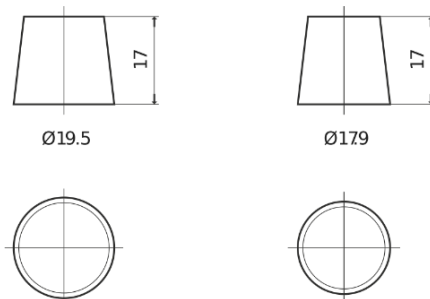

Product overview

Batteries for Cars

Standard FC700

Part number	FC700
Technology	Flooded
EAN/GTIN	3661024044820
Voltage	12 V
Capacity	70.0 Ah
CCA	640 A
Length	278 mm
Width	175 mm
Height	190 mm
Box size	L03
Polarity	ETN 0
Terminal Type	EN taper post
Hold Down	B13
Weights (subject of variation)	16.00 kg

Polarity

Terminal Type

Positive Terminal

Negative Terminal

Hold Down

Design, features and specifications are subject to change without notice. We disclaim any representation or warranty, express or implied, concerning the data or recommendations, and in no event shall be liable for any loss or damage claimed to have arisen as a result. Some products may not be available in your local market.