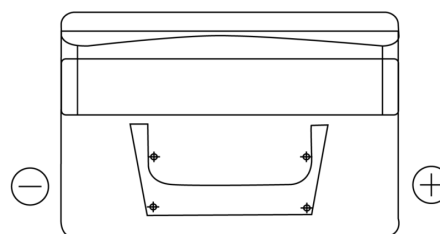

Product overview

Batteries for Cars

Standard FC652

Part number	FC652
Technology	Flooded
EAN/GTIN	3661024044868
Voltage	12 V
Capacity	65.0 Ah
CCA	540 A
Length	278 mm
Width	175 mm
Height	175 mm
Box size	LB3
Polarity	ETN 0
Terminal Type	EN taper post
Hold Down	B13
Weights (subject of variation)	14.50 kg

Polarity

Terminal Type

Positive Terminal

Negative Terminal

Hold Down

Design, features and specifications are subject to change without notice. We disclaim any representation or warranty, express or implied, concerning the data or recommendations, and in no event shall be liable for any loss or damage claimed to have arisen as a result. Some products may not be available in your local market.