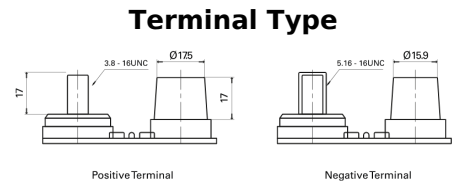

Product overview

Batteries for Marine and Leisure

Start AGM EM1000

Part number	EM1000
Technology	AGM
EAN/GTIN	3661024036023
Voltage	12 V
Capacity	50 Ah
CCA	800 A
MCA	1000
Length	260 mm
Width	173 mm
Height	206 mm
Box size	G34
Polarity	ETN 1
Terminal Type	SAE M 3/8" - 5/16" taper&stud
Hold Down	B7
Weights (subject of variation)	17.90 kg