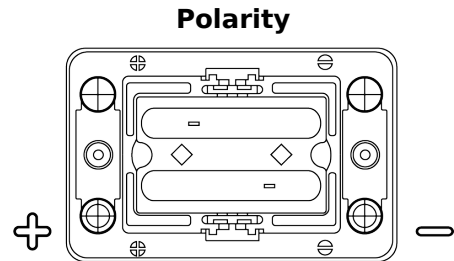

Product overview

Batteries for Marine and Leisure

Start AGM EM1000

Part number	EM1000
Technology	AGM
EAN/GTIN	3661024036023
Voltage	12 V
Capacity	50 Ah
CCA	800 A
MCA	1000
Length	260 mm
Width	173 mm
Height	206 mm
Box size	G34
Polarity	ETN 1
Terminal Type	SAE M 3/8" - 5/16" taper&stud
Hold Down	B7
Weights (subject of variation)	17.90 kg