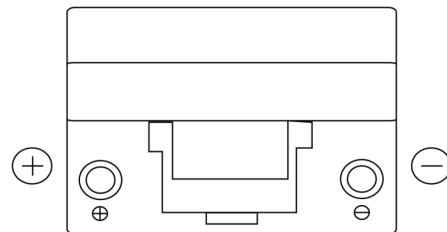

**Product overview**

Batteries for Cars

**Formula FB955**

Part number	FB955
Technology	Flooded
EAN/GTIN	3661024044462
Voltage	12 V
Capacity	95.0 Ah
CCA	760 A
Length	306 mm
Width	173 mm
Height	222 mm
Box size	D31
Polarity	ETN 1
Terminal Type	EN taper post
Hold Down	Korean B1
Weights (subject of variation)	20.60 kg

**Polarity**

**Terminal Type**

Positive Terminal

Negative Terminal

**Hold Down**

Design, features and specifications are subject to change without notice. We disclaim any representation or warranty, express or implied, concerning the data or recommendations, and in no event shall be liable for any loss or damage claimed to have arisen as a result. Some products may not be available in your local market.