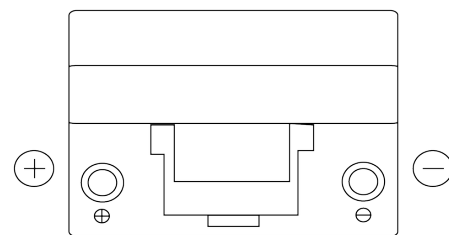

**Product overview**

Batteries for Cars

**Formula FB955**

Part number	FB955
Technology	Flooded
EAN/GTIN	3661024044462
Voltage	12 V
Capacity	95.0 Ah
CCA	760 A
Length	306 mm
Width	173 mm
Height	222 mm
Box size	D31
Polarity	ETN 1
Terminal Type	EN taper post
Hold Down	Korean B1
Weights (subject of variation)	20.60 kg

**Polarity**

**Terminal Type**

Positive Terminal

Negative Terminal

**Hold Down**

Design, features and specifications are subject to change without notice. We disclaim any representation or warranty, express or implied, concerning the data or recommendations, and in no event shall be liable for any loss or damage claimed to have arisen as a result. Some products may not be available in your local market.