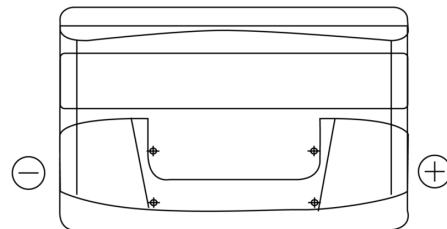

Product overview

Batteries for Cars

Formula FB950

Part number	FB950
Technology	Flooded
EAN/GTIN	3661024044585
Voltage	12 V
Capacity	95.0 Ah
CCA	800 A
Length	353 mm
Width	175 mm
Height	190 mm
Box size	L05
Polarity	ETN 0
Terminal Type	EN taper post
Hold Down	B13
Weights (subject of variation)	21.60 kg

Polarity

Terminal Type

Ø19.5

Ø179

Positive Terminal

Negative Terminal

Hold Down

Design, features and specifications are subject to change without notice. We disclaim any representation or warranty, express or implied, concerning the data or recommendations, and in no event shall be liable for any loss or damage claimed to have arisen as a result. Some products may not be available in your local market.