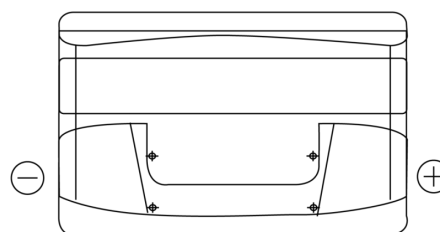

Product overview

Batteries for Cars

Formula FB852

Part number	FB852
Technology	Flooded
EAN/GTIN	3661024044660
Voltage	12 V
Capacity	85.0 Ah
CCA	760 A
Length	353 mm
Width	175 mm
Height	175 mm
Box size	LB5
Polarity	ETN 0
Terminal Type	EN taper post
Hold Down	B13
Weights (subject of variation)	19.40 kg

Polarity

Terminal Type

Positive Terminal

Negative Terminal

Hold Down

Design, features and specifications are subject to change without notice. We disclaim any representation or warranty, express or implied, concerning the data or recommendations, and in no event shall be liable for any loss or damage claimed to have arisen as a result. Some products may not be available in your local market.