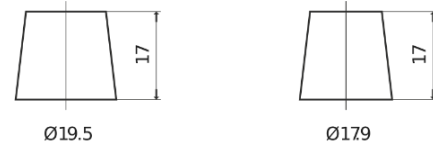

**Product overview**

Batteries for Cars

**Formula FB852**

Part number	FB852
Technology	Flooded
EAN/GTIN	3661024044660
Voltage	12 V
Capacity	85.0 Ah
CCA	760 A
Length	353 mm
Width	175 mm
Height	175 mm
Box size	LB5
Polarity	ETN 0
Terminal Type	EN taper post
Hold Down	B13
Weights (subject of variation)	19.40 kg

**Polarity**

**Terminal Type**

Positive Terminal

Negative Terminal

**Hold Down**

Design, features and specifications are subject to change without notice. We disclaim any representation or warranty, express or implied, concerning the data or recommendations, and in no event shall be liable for any loss or damage claimed to have arisen as a result. Some products may not be available in your local market.