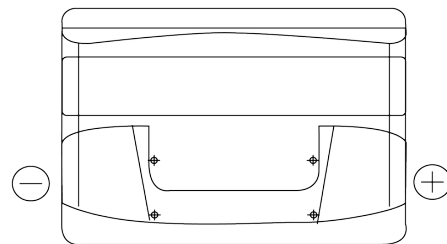

Product overview

Batteries for Cars

Formula FB802

Part number	FB802
Technology	Flooded
EAN/GTIN	3661024044653
Voltage	12 V
Capacity	80.0 Ah
CCA	700 A
Length	315 mm
Width	175 mm
Height	175 mm
Box size	LB4
Polarity	ETN 0
Terminal Type	EN taper post
Hold Down	B13
Weights (subject of variation)	17.80 kg

Polarity

Terminal Type

Positive Terminal

Negative Terminal

Hold Down

Design, features and specifications are subject to change without notice. We disclaim any representation or warranty, express or implied, concerning the data or recommendations, and in no event shall be liable for any loss or damage claimed to have arisen as a result. Some products may not be available in your local market.