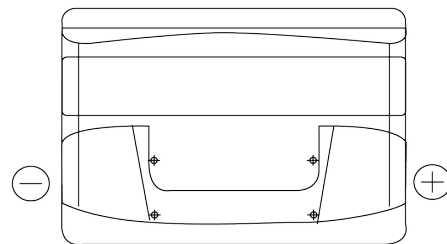

Product overview

Batteries for Cars

Formula FB800

Part number	FB800
Technology	Flooded
EAN/GTIN	3661024046244
Voltage	12 V
Capacity	80.0 Ah
CCA	640 A
Length	315 mm
Width	175 mm
Height	190 mm
Box size	L04
Polarity	ETN 0
Terminal Type	EN taper post
Hold Down	B13
Weights (subject of variation)	19.00 kg

Polarity