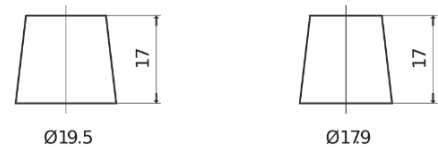

Terminal Type

Positive Terminal

Negative Terminal