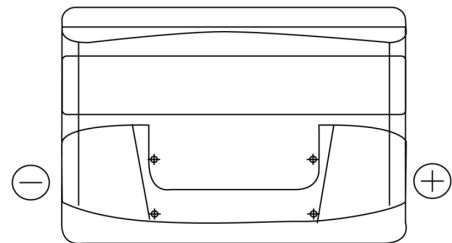

Product overview

Batteries for Cars

Formula FB800

Part number	FB800
Technology	Flooded
EAN/GTIN	3661024046244
Voltage	12 V
Capacity	80.0 Ah
CCA	640 A
Length	315 mm
Width	175 mm
Height	190 mm
Box size	L04
Polarity	ETN 0
Terminal Type	EN taper post
Hold Down	B13
Weights (subject of variation)	19.00 kg

Polarity

Terminal Type

Positive Terminal

Negative Terminal

Hold Down

Design, features and specifications are subject to change without notice. We disclaim any representation or warranty, express or implied, concerning the data or recommendations, and in no event shall be liable for any loss or damage claimed to have arisen as a result. Some products may not be available in your local market.