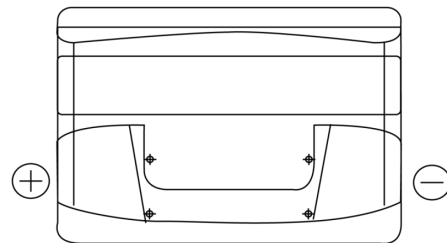

**Product overview**

Batteries for Cars

**Formula FB741**

Part number	FB741
Technology	Flooded
EAN/GTIN	3661024044561
Voltage	12 V
Capacity	74.0 Ah
CCA	680 A
Length	278 mm
Width	175 mm
Height	190 mm
Box size	L03
Polarity	ETN 1
Terminal Type	EN taper post
Hold Down	B13
Weights (subject of variation)	16.60 kg

**Polarity**

**Terminal Type**

Positive Terminal

Negative Terminal

**Hold Down**

Design, features and specifications are subject to change without notice. We disclaim any representation or warranty, express or implied, concerning the data or recommendations, and in no event shall be liable for any loss or damage claimed to have arisen as a result. Some products may not be available in your local market.