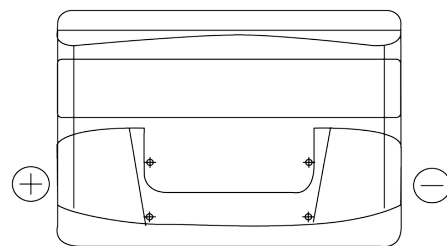

Product overview

Batteries for Cars

Formula FB741

Part number	FB741
Technology	Flooded
EAN/GTIN	3661024044561
Voltage	12 V
Capacity	74.0 Ah
CCA	680 A
Length	278 mm
Width	175 mm
Height	190 mm
Box size	L03
Polarity	ETN 1
Terminal Type	EN taper post
Hold Down	B13
Weights (subject of variation)	16.60 kg

Polarity

Terminal Type

Positive Terminal

Negative Terminal

Hold Down

Design, features and specifications are subject to change without notice. We disclaim any representation or warranty, express or implied, concerning the data or recommendations, and in no event shall be liable for any loss or damage claimed to have arisen as a result. Some products may not be available in your local market.