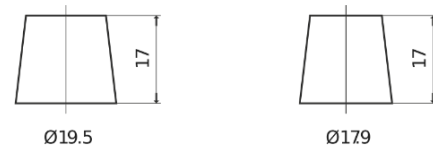

**Product overview**

Batteries for Cars

**Formula FB741**

Part number	FB741
Technology	Flooded
EAN/GTIN	3661024044561
Voltage	12 V
Capacity	74.0 Ah
CCA	680 A
Length	278 mm
Width	175 mm
Height	190 mm
Box size	L03
Polarity	ETN 1
Terminal Type	EN taper post
Hold Down	B13
Weights (subject of variation)	16.60 kg

**Polarity**

**Terminal Type**

Positive Terminal

Negative Terminal

**Hold Down**

Design, features and specifications are subject to change without notice. We disclaim any representation or warranty, express or implied, concerning the data or recommendations, and in no event shall be liable for any loss or damage claimed to have arisen as a result. Some products may not be available in your local market.