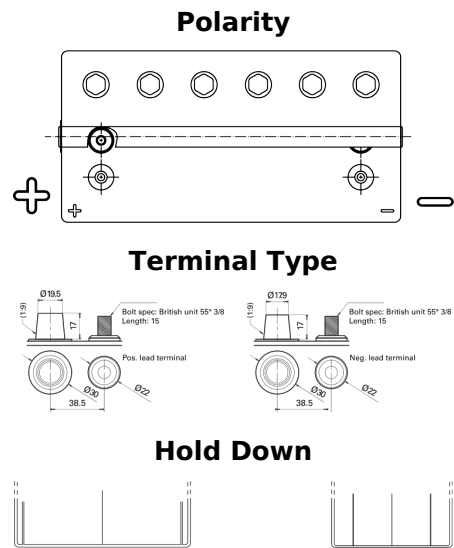

Product overview

Batteries for Marine and Leisure

Start AGM EM960

Part number	EM960
Technology	AGM
EAN/GTIN	3661024036016
Voltage	12 V
Capacity	100 Ah
CCA	800 A
MCA	960
Length	330 mm
Width	173 mm
Height	240 mm
Box size	G31
Polarity	ETN 1
Terminal Type	SAE M 3/8" taper&stud
Hold Down	B0
Weights (subject of variation)	31.00 kg