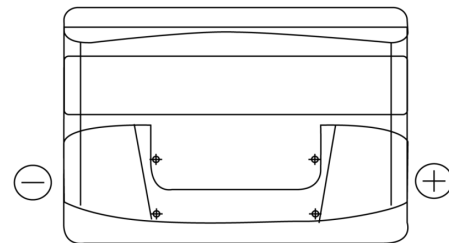

Product overview

Batteries for Cars

Formula FB740

Part number	FB740
Technology	Flooded
EAN/GTIN	3661024044554
Voltage	12 V
Capacity	74.0 Ah
CCA	680 A
Length	278 mm
Width	175 mm
Height	190 mm
Box size	L03
Polarity	ETN 0
Terminal Type	EN taper post
Hold Down	B13
Weights (subject of variation)	16.60 kg

Polarity

Terminal Type

Positive Terminal

Negative Terminal

Hold Down

Design, features and specifications are subject to change without notice. We disclaim any representation or warranty, express or implied, concerning the data or recommendations, and in no event shall be liable for any loss or damage claimed to have arisen as a result. Some products may not be available in your local market.