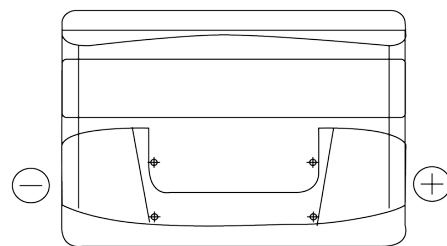

Product overview

Batteries for Cars

Formula FB740

| | |
|--------------------------------|---------------|
| Part number | FB740 |
| Technology | Flooded |
| EAN/GTIN | 3661024044554 |
| Voltage | 12 V |
| Capacity | 74.0 Ah |
| CCA | 680 A |
| Length | 278 mm |
| Width | 175 mm |
| Height | 190 mm |
| Box size | L03 |
| Polarity | ETN 0 |
| Terminal Type | EN taper post |
| Hold Down | B13 |
| Weights (subject of variation) | 16.60 kg |

Polarity

Terminal Type

Positive Terminal

Negative Terminal

Hold Down

Design, features and specifications are subject to change without notice. We disclaim any representation or warranty, express or implied, concerning the data or recommendations, and in no event shall be liable for any loss or damage claimed to have arisen as a result. Some products may not be available in your local market.