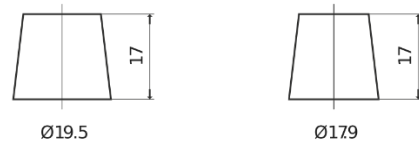

Product overview

Batteries for Cars

Formula FB740

| | |
|--------------------------------|---------------|
| Part number | FB740 |
| Technology | Flooded |
| EAN/GTIN | 3661024044554 |
| Voltage | 12 V |
| Capacity | 74.0 Ah |
| CCA | 680 A |
| Length | 278 mm |
| Width | 175 mm |
| Height | 190 mm |
| Box size | L03 |
| Polarity | ETN 0 |
| Terminal Type | EN taper post |
| Hold Down | B13 |
| Weights (subject of variation) | 16.60 kg |

Polarity

Terminal Type

Positive Terminal

Negative Terminal

Hold Down

Design, features and specifications are subject to change without notice. We disclaim any representation or warranty, express or implied, concerning the data or recommendations, and in no event shall be liable for any loss or damage claimed to have arisen as a result. Some products may not be available in your local market.