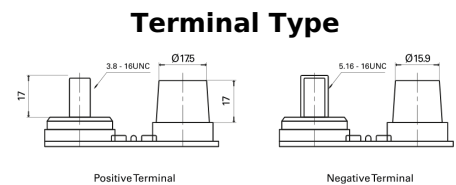

Product overview

Batteries for Marine and Leisure

Dual AGM EP900

Part number	EP900
Technology	AGM
EAN/GTIN	3661024035965
Voltage	12 V
Capacity	100 Ah
CCA	800 A
Watt hour	900 Wh
Length	330 mm
Width	173 mm
Height	240 mm
Box size	G31
Polarity	ETN 1
Terminal Type	SAE M 3/8" - 5/16" taper&stud
Hold Down	B0
Weights (subject of variation)	31.00 kg