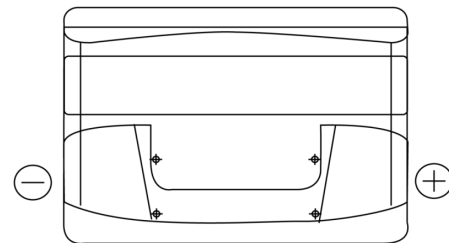

Product overview

Batteries for Cars

Formula FB712

Part number	FB712
Technology	Flooded
EAN/GTIN	3661024044646
Voltage	12 V
Capacity	71.0 Ah
CCA	670 A
Length	278 mm
Width	175 mm
Height	175 mm
Box size	LB3
Polarity	ETN 0
Terminal Type	EN taper post
Hold Down	B13
Weights (subject of variation)	15.30 kg

Polarity

Terminal Type

Positive Terminal Negative Terminal

Hold Down

Design, features and specifications are subject to change without notice. We disclaim any representation or warranty, express or implied, concerning the data or recommendations, and in no event shall be liable for any loss or damage claimed to have arisen as a result. Some products may not be available in your local market.