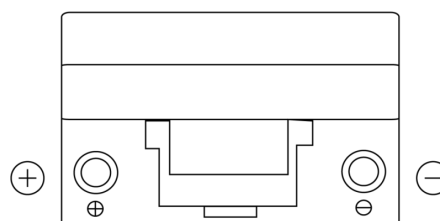

Product overview

Batteries for Cars

Formula FB705

Part number	FB705
Technology	Flooded
EAN/GTIN	3661024044448
Voltage	12 V
Capacity	70.0 Ah
CCA	540 A
Length	270 mm
Width	173 mm
Height	222 mm
Box size	D26
Polarity	ETN 1
Terminal Type	EN taper post
Hold Down	Korean B1+B6
Weights (subject of variation)	16.10 kg

Polarity

Terminal Type

Hold Down

Design, features and specifications are subject to change without notice. We disclaim any representation or warranty, express or implied, concerning the data or recommendations, and in no event shall be liable for any loss or damage claimed to have arisen as a result. Some products may not be available in your local market.