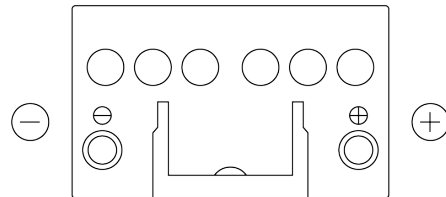

Product overview

Batteries for Cars

Formula FB450

Part number	FB450
Technology	Flooded
EAN/GTIN	3661024044493
Voltage	12 V
Capacity	45 Ah
CCA	330 A
Length	220 mm
Width	135 mm
Height	225 mm
Box size	E02
Polarity	ETN 0
Terminal Type	EN taper post
Hold Down	B1
Weights (subject of variation)	12.50 kg

Polarity

Terminal Type

Positive Terminal

Negative Terminal

Hold Down

Design, features and specifications are subject to change without notice. We disclaim any representation or warranty, express or implied, concerning the data or recommendations, and in no event shall be liable for any loss or damage claimed to have arisen as a result. Some products may not be available in your local market.