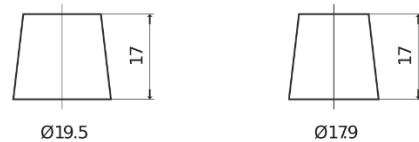

Product overview

Batteries for Cars

Formula FB450

Part number	FB450
Technology	Flooded
EAN/GTIN	3661024044493
Voltage	12 V
Capacity	45 Ah
CCA	330 A
Length	220 mm
Width	135 mm
Height	225 mm
Box size	E02
Polarity	ETN 0
Terminal Type	EN taper post
Hold Down	B1
Weights (subject of variation)	12.50 kg

Polarity

Terminal Type

Positive Terminal

Negative Terminal

Hold Down

Design, features and specifications are subject to change without notice. We disclaim any representation or warranty, express or implied, concerning the data or recommendations, and in no event shall be liable for any loss or damage claimed to have arisen as a result. Some products may not be available in your local market.