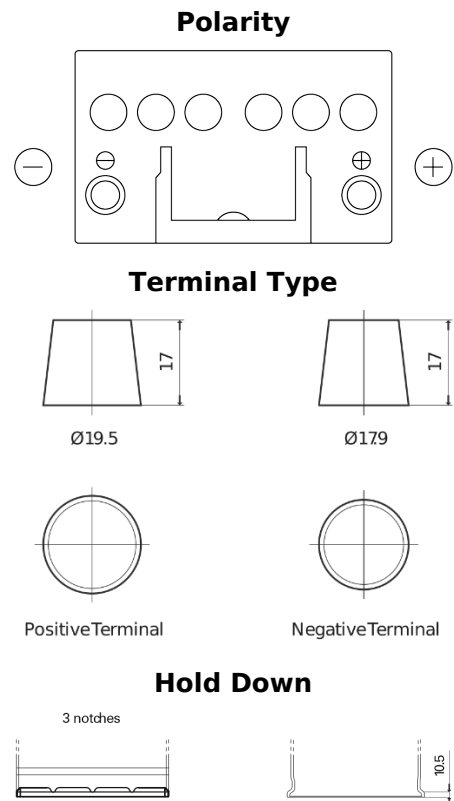

**Product overview**

Batteries for Cars

**Excell EB450**

Part number	EB450
Technology	Flooded
EAN/GTIN	3661024034494
Voltage	12 V
Capacity	45 Ah
CCA	330 A
Length	220 mm
Width	135 mm
Height	225 mm
Box size	E02
Polarity	ETN 0
Terminal Type	EN taper post
Hold Down	B1
Weights (subject of variation)	12.50 kg