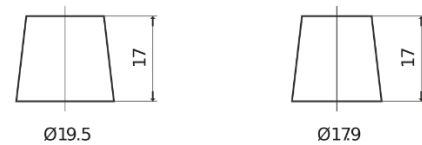

Product overview

Batteries for Cars

Plus CB450

Part number	CB450
Technology	Flooded
EAN/GTIN	3661024014496
Voltage	12 V
Capacity	45 Ah
CCA	330 A
Length	220 mm
Width	135 mm
Height	225 mm
Box size	E02
Polarity	ETN 0
Terminal Type	EN taper post
Hold Down	B1
Weights (subject of variation)	12.50 kg

Polarity

Terminal Type

Positive Terminal

Negative Terminal

Hold Down

Design, features and specifications are subject to change without notice. We disclaim any representation or warranty, express or implied, concerning the data or recommendations, and in no event shall be liable for any loss or damage claimed to have arisen as a result. Some products may not be available in your local market.