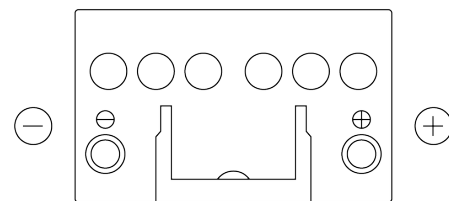

Product overview

Batteries for Cars

Plus CB450

Part number	CB450
Technology	Flooded
EAN/GTIN	3661024014496
Voltage	12 V
Capacity	45 Ah
CCA	330 A
Length	220 mm
Width	135 mm
Height	225 mm
Box size	E02
Polarity	ETN 0
Terminal Type	EN taper post
Hold Down	B1
Weights (subject of variation)	12.50 kg

Polarity

Terminal Type

Positive Terminal

Negative Terminal

Hold Down

Design, features and specifications are subject to change without notice. We disclaim any representation or warranty, express or implied, concerning the data or recommendations, and in no event shall be liable for any loss or damage claimed to have arisen as a result. Some products may not be available in your local market.