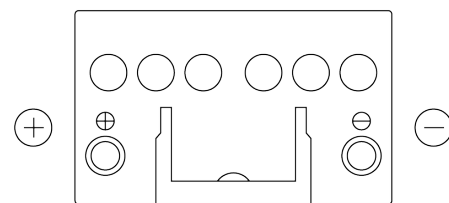

**Product overview**

Batteries for Cars

**Technica TB451**

|                                |               |
|--------------------------------|---------------|
| Part number                    | TB451         |
| Technology                     | Flooded       |
| EAN/GTIN                       | 3661024054485 |
| Voltage                        | 12 V          |
| Capacity                       | 45 Ah         |
| CCA                            | 330 A         |
| Length                         | 220 mm        |
| Width                          | 135 mm        |
| Height                         | 225 mm        |
| Box size                       | E02           |
| Polarity                       | ETN 1         |
| Terminal Type                  | EN taper post |
| Hold Down                      | B1            |
| Weights (subject of variation) | 12.50 kg      |

**Polarity**

**Terminal Type**

Positive Terminal

Negative Terminal

**Hold Down**

Design, features and specifications are subject to change without notice. We disclaim any representation or warranty, express or implied, concerning the data or recommendations, and in no event shall be liable for any loss or damage claimed to have arisen as a result. Some products may not be available in your local market.