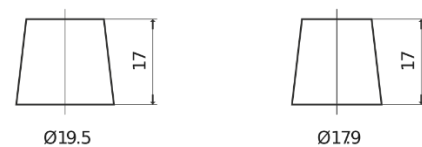

**Product overview**

Batteries for Cars

**Technica TB451**

|                                |               |
|--------------------------------|---------------|
| Part number                    | TB451         |
| Technology                     | Flooded       |
| EAN/GTIN                       | 3661024054485 |
| Voltage                        | 12 V          |
| Capacity                       | 45 Ah         |
| CCA                            | 330 A         |
| Length                         | 220 mm        |
| Width                          | 135 mm        |
| Height                         | 225 mm        |
| Box size                       | E02           |
| Polarity                       | ETN 1         |
| Terminal Type                  | EN taper post |
| Hold Down                      | B1            |
| Weights (subject of variation) | 12.50 kg      |

**Polarity**

**Terminal Type**

Positive Terminal

Negative Terminal

**Hold Down**

Design, features and specifications are subject to change without notice. We disclaim any representation or warranty, express or implied, concerning the data or recommendations, and in no event shall be liable for any loss or damage claimed to have arisen as a result. Some products may not be available in your local market.