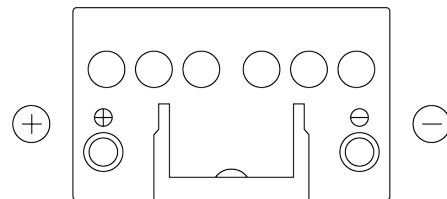

**Product overview**

Batteries for Cars

**Plus CB451**

Part number	CB451
Technology	Flooded
EAN/GTIN	3661024014489
Voltage	12 V
Capacity	45 Ah
CCA	330 A
Length	220 mm
Width	135 mm
Height	225 mm
Box size	E02
Polarity	ETN 1
Terminal Type	EN taper post
Hold Down	B1
Weights (subject of variation)	12.50 kg

**Polarity**

**Terminal Type**

Positive Terminal

Negative Terminal

**Hold Down**

Design, features and specifications are subject to change without notice. We disclaim any representation or warranty, express or implied, concerning the data or recommendations, and in no event shall be liable for any loss or damage claimed to have arisen as a result. Some products may not be available in your local market.