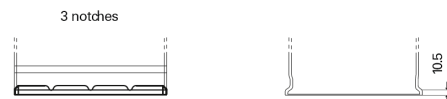

**Product overview**

Batteries for Cars

**Plus CB451**

Part number	CB451
Technology	Flooded
EAN/GTIN	3661024014489
Voltage	12 V
Capacity	45 Ah
CCA	330 A
Length	220 mm
Width	135 mm
Height	225 mm
Box size	E02
Polarity	ETN 1
Terminal Type	EN taper post
Hold Down	B1
Weights (subject of variation)	12.50 kg

**Polarity**

**Terminal Type**

Positive Terminal

Negative Terminal

**Hold Down**

Design, features and specifications are subject to change without notice. We disclaim any representation or warranty, express or implied, concerning the data or recommendations, and in no event shall be liable for any loss or damage claimed to have arisen as a result. Some products may not be available in your local market.