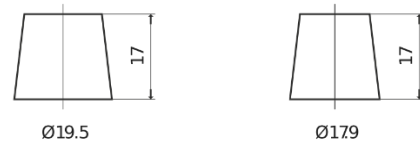

**Product overview**

Batteries for Cars

**Plus CB451**

Part number	CB451
Technology	Flooded
EAN/GTIN	3661024014489
Voltage	12 V
Capacity	45 Ah
CCA	330 A
Length	220 mm
Width	135 mm
Height	225 mm
Box size	E02
Polarity	ETN 1
Terminal Type	EN taper post
Hold Down	B1
Weights (subject of variation)	12.50 kg

**Polarity**

**Terminal Type**

Positive Terminal

Negative Terminal

**Hold Down**

Design, features and specifications are subject to change without notice. We disclaim any representation or warranty, express or implied, concerning the data or recommendations, and in no event shall be liable for any loss or damage claimed to have arisen as a result. Some products may not be available in your local market.