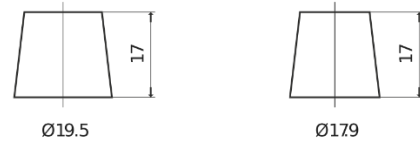

Product overview

Batteries for Cars

Formula FB455

Part number	FB455
Technology	Flooded
EAN/GTIN	3661024044387
Voltage	12 V
Capacity	45.0 Ah
CCA	330 A
Length	237 mm
Width	127 mm
Height	227 mm
Box size	B24
Polarity	ETN 1
Terminal Type	EN taper post
Hold Down	B0
Weights (subject of variation)	11.40 kg

Polarity

Terminal Type

Positive Terminal

Negative Terminal

Hold Down

Design, features and specifications are subject to change without notice. We disclaim any representation or warranty, express or implied, concerning the data or recommendations, and in no event shall be liable for any loss or damage claimed to have arisen as a result. Some products may not be available in your local market.