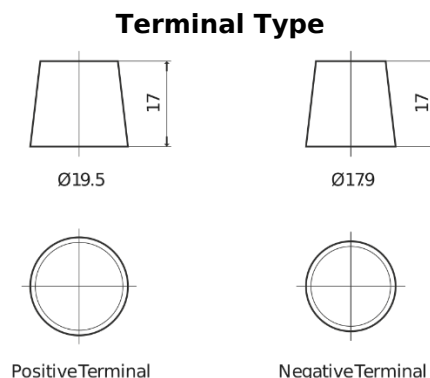

Product overview

Batteries for Trucks, Buses, Construction, Agriculture

StartPRO EG1353

Part number	EG1353
Technology	Flooded
EAN/GTIN	3661024035545
Voltage	12 V
Capacity	135 Ah
CCA	1000 A
Length	514 mm
Width	218 mm
Height	210 mm
Box size	DB9
Polarity	ETN 3
Terminal Type	EN taper post
Hold Down	B0
Weights (subject of variation)	39.80 kg