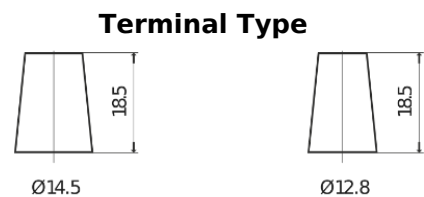

**Product overview**

Batteries for Cars

**Formula FB357**

|                                |                |
|--------------------------------|----------------|
| Part number                    | FB357          |
| Technology                     | Flooded        |
| EAN/GTIN                       | 3661024044349  |
| Voltage                        | 12 V           |
| Capacity                       | 35.0 Ah        |
| CCA                            | 240 A          |
| Length                         | 187 mm         |
| Width                          | 127 mm         |
| Height                         | 220 mm         |
| Box size                       | B19            |
| Polarity                       | ETN 1          |
| Terminal Type                  | JIS taper post |
| Hold Down                      | B0             |
| Weights (subject of variation) | 8.90 kg        |