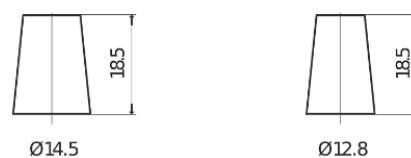

Terminal Type