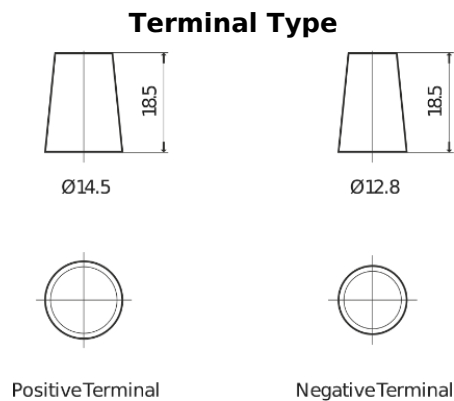

**Product overview**

Batteries for Cars

**Formula FB356A**

Part number	FB356A
Technology	Flooded
EAN/GTIN	3661024044882
Voltage	12 V
Capacity	35.0 Ah
CCA	240 A
Length	187 mm
Width	127 mm
Height	220 mm
Box size	B19
Polarity	ETN 0
Terminal Type	JIS taper post
Hold Down	Korean B1 Long
Weights (subject of variation)	8.90 kg