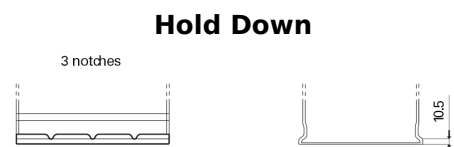

**Product overview**

Batteries for Cars

**Formula FB356A**

Part number	FB356A
Technology	Flooded
EAN/GTIN	3661024044882
Voltage	12 V
Capacity	35.0 Ah
CCA	240 A
Length	187 mm
Width	127 mm
Height	220 mm
Box size	B19
Polarity	ETN 0
Terminal Type	JIS taper post
Hold Down	Korean B1 Long
Weights (subject of variation)	8.90 kg