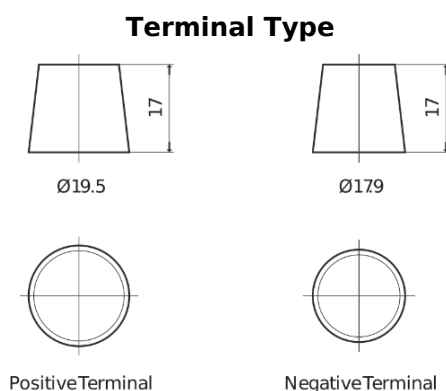

Product overview

Batteries for Cars

Formula Xtreme FA955

Part number	FA955
Technology	Flooded
EAN/GTIN	3661024044196
Voltage	12 V
Capacity	95.0 Ah
CCA	800 A
Length	306 mm
Width	173 mm
Height	222 mm
Box size	D31
Polarity	ETN 1
Terminal Type	EN taper post
Hold Down	Korean B1
Weights (subject of variation)	21.40 kg