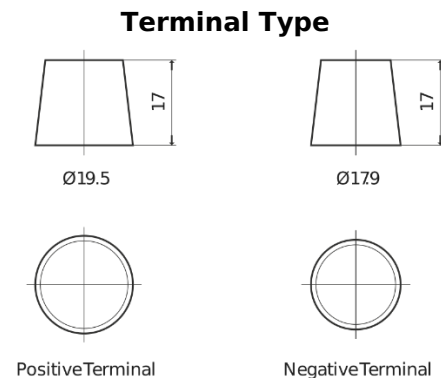

Product overview

Batteries for Cars

Formula Xtreme FA955

Part number	FA955
Technology	Flooded
EAN/GTIN	3661024044196
Voltage	12 V
Capacity	95.0 Ah
CCA	800 A
Length	306 mm
Width	173 mm
Height	222 mm
Box size	D31
Polarity	ETN 1
Terminal Type	EN taper post
Hold Down	Korean B1
Weights (subject of variation)	21.40 kg