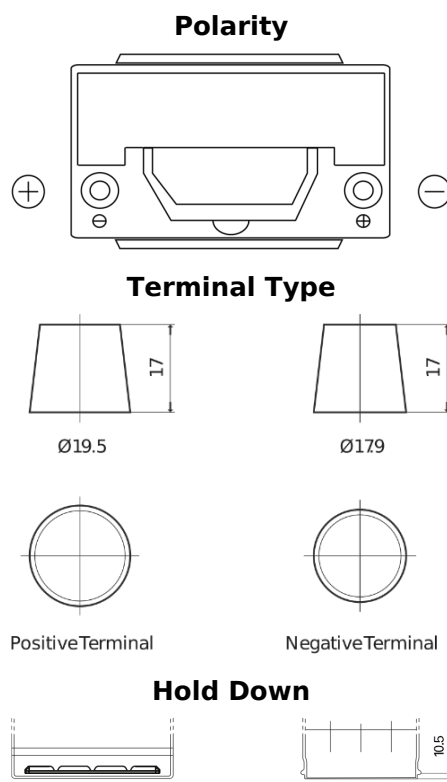

Product overview

Batteries for Cars

Formula Xtreme FA954

Part number	FA954
Technology	Flooded
EAN/GTIN	3661024044189
Voltage	12 V
Capacity	95.0 Ah
CCA	800 A
Length	306 mm
Width	173 mm
Height	222 mm
Box size	D31
Polarity	ETN 0
Terminal Type	EN taper post
Hold Down	Korean B1
Weights (subject of variation)	21.40 kg