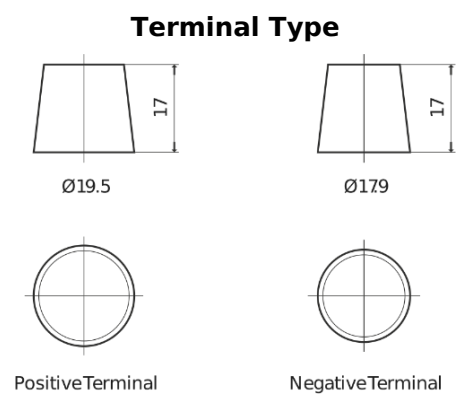

Product overview

Batteries for Cars

Formula Xtreme FA954

Part number	FA954
Technology	Flooded
EAN/GTIN	3661024044189
Voltage	12 V
Capacity	95.0 Ah
CCA	800 A
Length	306 mm
Width	173 mm
Height	222 mm
Box size	D31
Polarity	ETN 0
Terminal Type	EN taper post
Hold Down	Korean B1
Weights (subject of variation)	21.40 kg