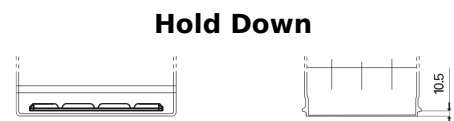

**Product overview**

Batteries for Cars

**Formula Xtreme FA954**

Part number	FA954
Technology	Flooded
EAN/GTIN	3661024044189
Voltage	12 V
Capacity	95.0 Ah
CCA	800 A
Length	306 mm
Width	173 mm
Height	222 mm
Box size	D31
Polarity	ETN 0
Terminal Type	EN taper post
Hold Down	Korean B1
Weights (subject of variation)	21.40 kg