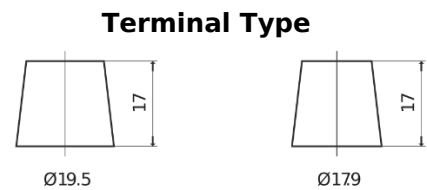

**Product overview**

Batteries for Cars

**Formula Xtreme FA954**

Part number	FA954
Technology	Flooded
EAN/GTIN	3661024044189
Voltage	12 V
Capacity	95.0 Ah
CCA	800 A
Length	306 mm
Width	173 mm
Height	222 mm
Box size	D31
Polarity	ETN 0
Terminal Type	EN taper post
Hold Down	Korean B1
Weights (subject of variation)	21.40 kg