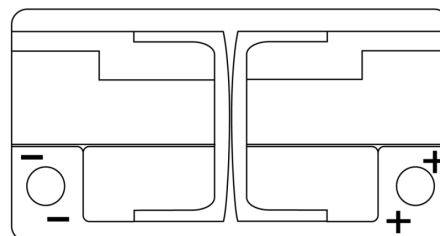

Product overview

Batteries for Cars

Formula Xtreme FA900

Part number	FA900
Technology	Flooded
EAN/GTIN	3661024046251
Voltage	12 V
Capacity	90.0 Ah
CCA	720 A
Length	315 mm
Width	175 mm
Height	190 mm
Box size	L04
Polarity	ETN 0
Terminal Type	EN taper post
Hold Down	B13
Weights (subject of variation)	19.70 kg

Polarity

Terminal Type

Hold Down

Design, features and specifications are subject to change without notice. We disclaim any representation or warranty, express or implied, concerning the data or recommendations, and in no event shall be liable for any loss or damage claimed to have arisen as a result. Some products may not be available in your local market.