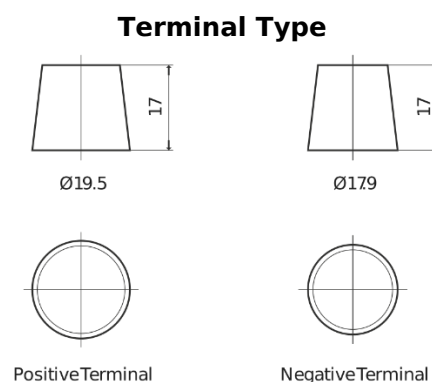

Product overview

Batteries for Cars

Premium EA955

Part number	EA955
Technology	Flooded
EAN/GTIN	3661024034197
Voltage	12 V
Capacity	95 Ah
CCA	800 A
Length	306 mm
Width	173 mm
Height	222 mm
Box size	D31
Polarity	ETN 1
Terminal Type	EN taper post
Hold Down	Korean B1
Weights (subject of variation)	21.40 kg