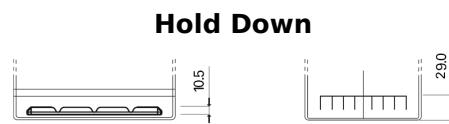

Product overview

Batteries for Cars

Formula Xtreme FA755

Part number	FA755
Technology	Flooded
EAN/GTIN	3661024044172
Voltage	12 V
Capacity	75.0 Ah
CCA	630 A
Length	270 mm
Width	173 mm
Height	222 mm
Box size	D26
Polarity	ETN 1
Terminal Type	EN taper post
Hold Down	Korean B1+B6
Weights (subject of variation)	17.40 kg