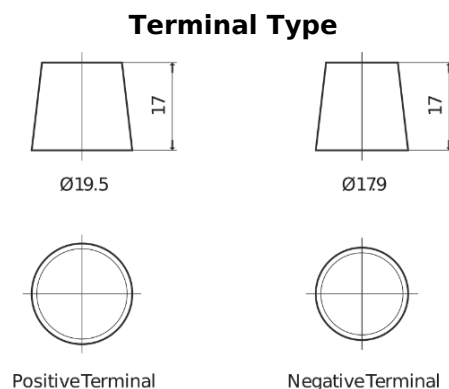

Product overview

Batteries for Cars

Formula Xtreme FA755

Part number	FA755
Technology	Flooded
EAN/GTIN	3661024044172
Voltage	12 V
Capacity	75.0 Ah
CCA	630 A
Length	270 mm
Width	173 mm
Height	222 mm
Box size	D26
Polarity	ETN 1
Terminal Type	EN taper post
Hold Down	Korean B1+B6
Weights (subject of variation)	17.40 kg