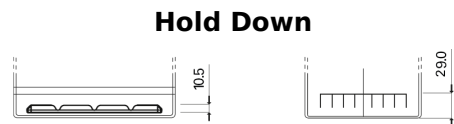

Product overview

Batteries for Cars

Formula Xtreme FA754

Part number	FA754
Technology	Flooded
EAN/GTIN	3661024044165
Voltage	12 V
Capacity	75.0 Ah
CCA	630 A
Length	270 mm
Width	173 mm
Height	222 mm
Box size	D26
Polarity	ETN 0
Terminal Type	EN taper post
Hold Down	Korean B1+B6
Weights (subject of variation)	17.40 kg