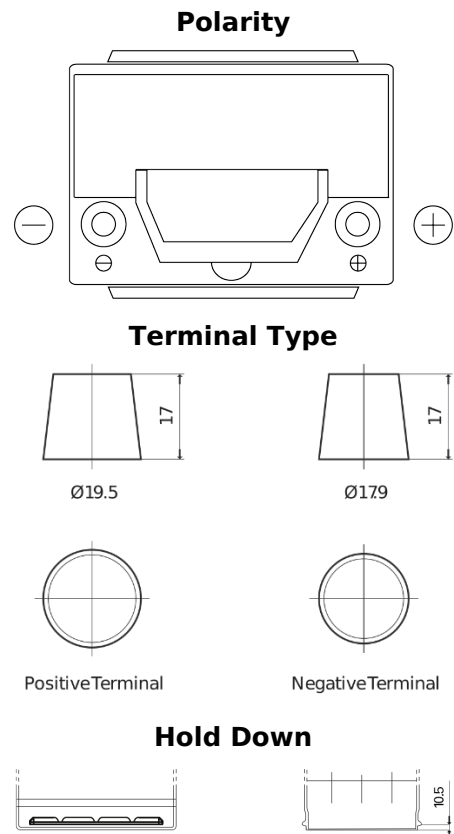

Product overview

Batteries for Cars

Formula Xtreme FA654

Part number	FA654
Technology	Flooded
EAN/GTIN	3661024044141
Voltage	12 V
Capacity	65.0 Ah
CCA	580 A
Length	230 mm
Width	173 mm
Height	222 mm
Box size	D23
Polarity	ETN 0
Terminal Type	EN taper post
Hold Down	Korean B1
Weights (subject of variation)	16.00 kg