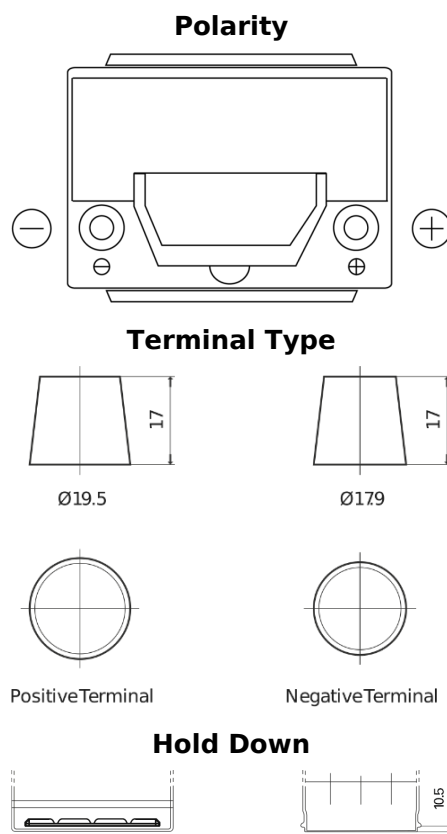

Product overview

Batteries for Cars

Formula Xtreme FA654

Part number	FA654
Technology	Flooded
EAN/GTIN	3661024044141
Voltage	12 V
Capacity	65.0 Ah
CCA	580 A
Length	230 mm
Width	173 mm
Height	222 mm
Box size	D23
Polarity	ETN 0
Terminal Type	EN taper post
Hold Down	Korean B1
Weights (subject of variation)	16.00 kg