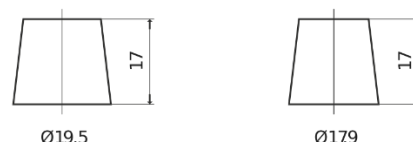

Product overview

Batteries for Cars

Formula Xtreme FA530

Part number	FA530
Technology	Flooded
EAN/GTIN	3661024044202
Voltage	12 V
Capacity	53.0 Ah
CCA	540 A
Length	207 mm
Width	175 mm
Height	190 mm
Box size	L01
Polarity	ETN 0
Terminal Type	EN taper post
Hold Down	B13
Weights (subject of variation)	12.70 kg

Polarity

Terminal Type

Positive Terminal

Negative Terminal

Hold Down

Design, features and specifications are subject to change without notice. We disclaim any representation or warranty, express or implied, concerning the data or recommendations, and in no event shall be liable for any loss or damage claimed to have arisen as a result. Some products may not be available in your local market.