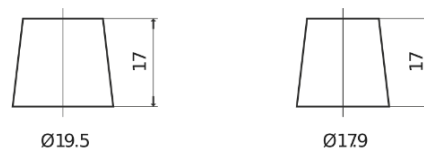

Terminal Type

Positive Terminal

Negative Terminal