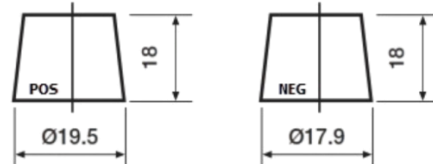

Product overview

Batteries for Cars

Formula Xtreme FA456

Part number	FA456
Technology	Flooded
EAN/GTIN	3661024044127
Voltage	12 V
Capacity	45.0 Ah
CCA	390 A
Length	237 mm
Width	127 mm
Height	227 mm
Box size	B24
Polarity	ETN 0
Terminal Type	JIS taper post
Hold Down	B1
Weights (subject of variation)	11.80 kg

Polarity

Terminal Type

Remove T1 adapter for T3

Hold Down

Design, features and specifications are subject to change without notice. We disclaim any representation or warranty, express or implied, concerning the data or recommendations, and in no event shall be liable for any loss or damage claimed to have arisen as a result. Some products may not be available in your local market.