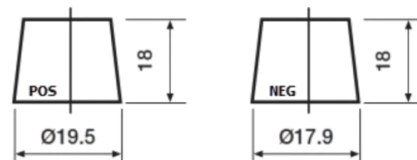

**Product overview**

Batteries for Cars

**Formula Xtreme FA456**

Part number	FA456
Technology	Flooded
EAN/GTIN	3661024044127
Voltage	12 V
Capacity	45.0 Ah
CCA	390 A
Length	237 mm
Width	127 mm
Height	227 mm
Box size	B24
Polarity	ETN 0
Terminal Type	JIS taper post
Hold Down	B1
Weights (subject of variation)	11.80 kg

**Polarity**

**Terminal Type**

Remove T1 adapter for T3

**Hold Down**

Design, features and specifications are subject to change without notice. We disclaim any representation or warranty, express or implied, concerning the data or recommendations, and in no event shall be liable for any loss or damage claimed to have arisen as a result. Some products may not be available in your local market.