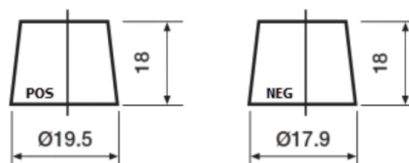

Product overview

Batteries for Cars

Formula Xtreme FA406

Part number	FA406
Technology	Flooded
EAN/GTIN	3661024047005
Voltage	12 V
Capacity	40.0 Ah
CCA	350 A
Length	187 mm
Width	127 mm
Height	220 mm
Box size	B19
Polarity	ETN 0
Terminal Type	JIS taper post
Hold Down	B1
Weights (subject of variation)	9.30 kg

Polarity

Terminal Type

Remove T1 adapter for T3

Hold Down

Design, features and specifications are subject to change without notice. We disclaim any representation or warranty, express or implied, concerning the data or recommendations, and in no event shall be liable for any loss or damage claimed to have arisen as a result. Some products may not be available in your local market.