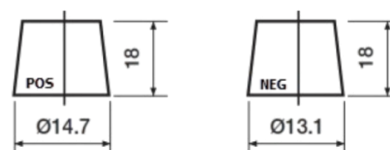

Product overview

Batteries for Cars

Formula Xtreme FA406

Part number	FA406
Technology	Flooded
EAN/GTIN	3661024047005
Voltage	12 V
Capacity	40.0 Ah
CCA	350 A
Length	187 mm
Width	127 mm
Height	220 mm
Box size	B19
Polarity	ETN 0
Terminal Type	JIS taper post
Hold Down	B1
Weights (subject of variation)	9.30 kg

Polarity

Terminal Type

Remove T1 adapter for T3

Hold Down

Design, features and specifications are subject to change without notice. We disclaim any representation or warranty, express or implied, concerning the data or recommendations, and in no event shall be liable for any loss or damage claimed to have arisen as a result. Some products may not be available in your local market.