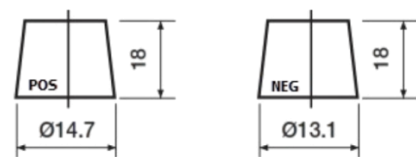

Design, features and specifications are subject to change without notice. We disclaim any representation or warranty, express or implied, concerning the data or recommendations, and in no event shall be liable for any loss or damage claimed to have arisen as a result. Some products may not be available in your local market.