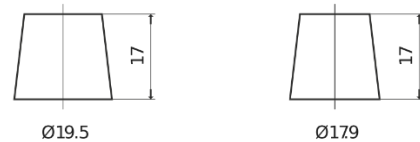

Product overview

Batteries for Cars

Formula Xtreme FA1000

Part number	FA1000
Technology	Flooded
EAN/GTIN	3661024044257
Voltage	12 V
Capacity	100.0 Ah
CCA	900 A
Length	353 mm
Width	175 mm
Height	190 mm
Box size	L05
Polarity	ETN 0
Terminal Type	EN taper post
Hold Down	B13
Weights (subject of variation)	22.60 kg

Polarity

Terminal Type

Positive Terminal

Negative Terminal

Hold Down

Design, features and specifications are subject to change without notice. We disclaim any representation or warranty, express or implied, concerning the data or recommendations, and in no event shall be liable for any loss or damage claimed to have arisen as a result. Some products may not be available in your local market.