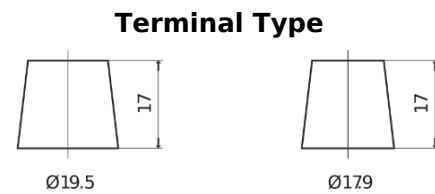

Product overview

Batteries for Trucks, Buses, Construction, Agriculture

EndurancePRO EFB EX2253

Part number	EX2253
Technology	EFB
EAN/GTIN	3661024036702
Voltage	12 V
Capacity	225.0 Ah
CCA	1150 A
Length	518 mm
Width	274 mm
Height	240 mm
Box size	D06
Polarity	ETN 3
Terminal Type	EN taper post
Hold Down	B0
Weights (subject of variation)	60.10 kg