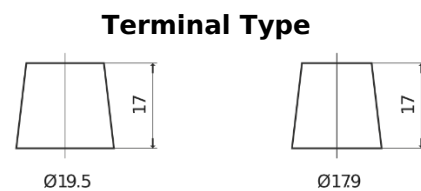

Product overview

Batteries for Trucks, Buses, Construction, Agriculture

EndurancePRO EFB EX2253

Part number	EX2253
Technology	EFB
EAN/GTIN	3661024036702
Voltage	12 V
Capacity	225.0 Ah
CCA	1150 A
Length	518 mm
Width	274 mm
Height	240 mm
Box size	D06
Polarity	ETN 3
Terminal Type	EN taper post
Hold Down	B0
Weights (subject of variation)	60.10 kg