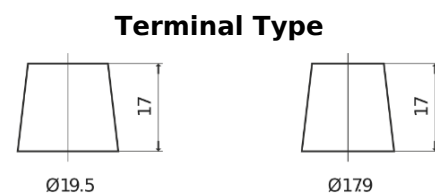

Product overview

Batteries for Trucks, Buses, Construction, Agriculture

EndurancePRO EFB EX2253

Part number	EX2253
Technology	EFB
EAN/GTIN	3661024036702
Voltage	12 V
Capacity	225.0 Ah
CCA	1150 A
Length	518 mm
Width	274 mm
Height	240 mm
Box size	D06
Polarity	ETN 3
Terminal Type	EN taper post
Hold Down	B0
Weights (subject of variation)	60.10 kg