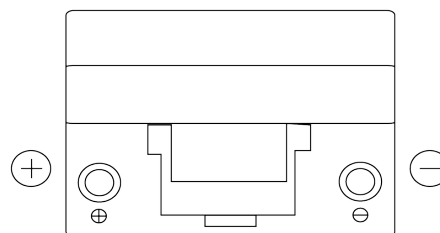

**Product overview**

Batteries for Cars

**Technica TB955**

Part number	TB955
Technology	Flooded
EAN/GTIN	3661024054461
Voltage	12 V
Capacity	95 Ah
CCA	760 A
Length	306 mm
Width	173 mm
Height	222 mm
Box size	D31
Polarity	ETN 1
Terminal Type	EN taper post
Hold Down	Korean B1
Weights (subject of variation)	20.60 kg

**Polarity**

**Terminal Type**

Positive Terminal

Negative Terminal

**Hold Down**

Design, features and specifications are subject to change without notice. We disclaim any representation or warranty, express or implied, concerning the data or recommendations, and in no event shall be liable for any loss or damage claimed to have arisen as a result. Some products may not be available in your local market.