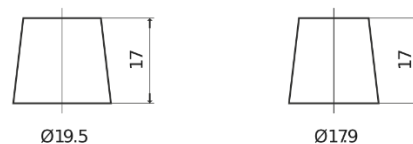

**Product overview**

Batteries for Cars

**Technica TB955**

Part number	TB955
Technology	Flooded
EAN/GTIN	3661024054461
Voltage	12 V
Capacity	95 Ah
CCA	760 A
Length	306 mm
Width	173 mm
Height	222 mm
Box size	D31
Polarity	ETN 1
Terminal Type	EN taper post
Hold Down	Korean B1
Weights (subject of variation)	20.60 kg

**Polarity**

**Terminal Type**

Positive Terminal

Negative Terminal

**Hold Down**

Design, features and specifications are subject to change without notice. We disclaim any representation or warranty, express or implied, concerning the data or recommendations, and in no event shall be liable for any loss or damage claimed to have arisen as a result. Some products may not be available in your local market.