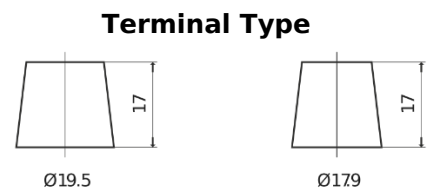

Product overview

Batteries for Cars

Power DB955

Part number	DB955
Technology	Flooded
EAN/GTIN	3661024024464
Voltage	12 V
Capacity	95 Ah
CCA	760 A
Length	306 mm
Width	173 mm
Height	222 mm
Box size	D31
Polarity	ETN 1
Terminal Type	EN taper post
Hold Down	Korean B1
Weights (subject of variation)	20.60 kg