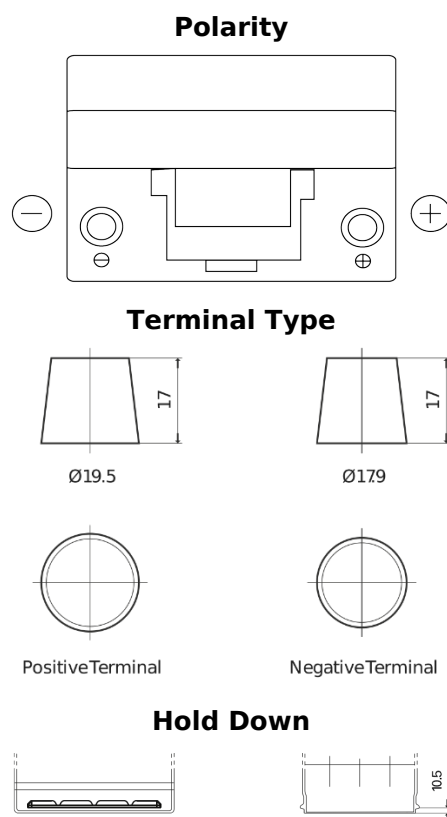

Product overview

Batteries for Cars

Technica TB954

Part number	TB954
Technology	Flooded
EAN/GTIN	3661024054454
Voltage	12 V
Capacity	95 Ah
CCA	760 A
Length	306 mm
Width	173 mm
Height	222 mm
Box size	D31
Polarity	ETN 0
Terminal Type	EN taper post
Hold Down	Korean B1
Weights (subject of variation)	20.60 kg