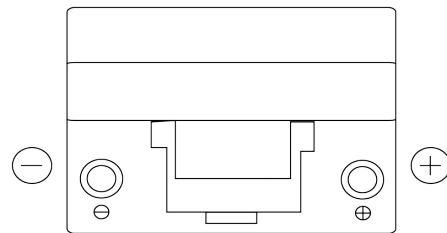

Product overview

Batteries for Cars

Formula FB954

| | |
|--------------------------------|---------------|
| Part number | FB954 |
| Technology | Flooded |
| EAN/GTIN | 3661024044455 |
| Voltage | 12 V |
| Capacity | 95 Ah |
| CCA | 760 A |
| Length | 306 mm |
| Width | 173 mm |
| Height | 222 mm |
| Box size | D31 |
| Polarity | ETN 0 |
| Terminal Type | EN taper post |
| Hold Down | Korean B1 |
| Weights (subject of variation) | 20.60 kg |

Polarity

Terminal Type

Positive Terminal

Negative Terminal

Hold Down

Design, features and specifications are subject to change without notice. We disclaim any representation or warranty, express or implied, concerning the data or recommendations, and in no event shall be liable for any loss or damage claimed to have arisen as a result. Some products may not be available in your local market.