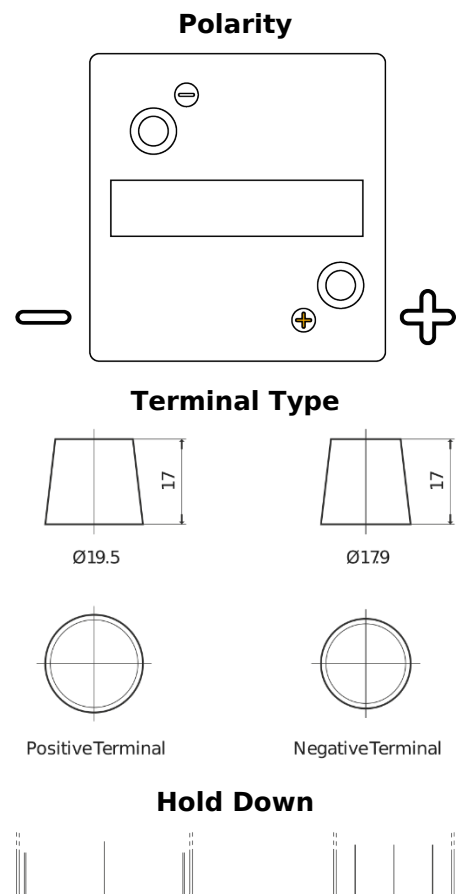

Product overview

Batteries for Marine and Leisure

Vintage EU80-6

Part number	EU80-6
Technology	Flooded
EAN/GTIN	3661024036160
Voltage	6 V
Capacity	80.0 Ah
CCA	600 A
Length	158 mm
Width	165 mm
Height	220 mm
Box size	M02
Polarity	ETN 0
Terminal Type	EN taper post
Hold Down	B0
Weights (subject of variation)	11.00 kg