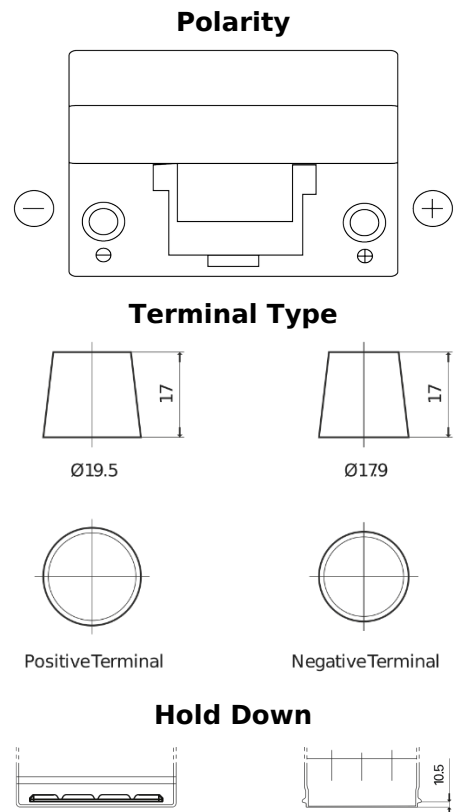

**Product overview**

Batteries for Cars

**Excell EB954**

Part number	EB954
Technology	Flooded
EAN/GTIN	3661024034456
Voltage	12 V
Capacity	95 Ah
CCA	760 A
Length	306 mm
Width	173 mm
Height	222 mm
Box size	D31
Polarity	ETN 0
Terminal Type	EN taper post
Hold Down	Korean B1
Weights (subject of variation)	20.60 kg