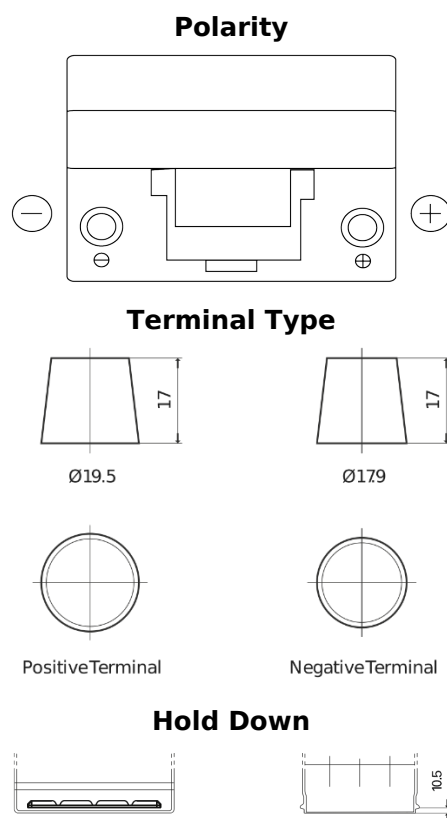

**Product overview**

Batteries for Cars

**Power DB954**

Part number	DB954
Technology	Flooded
EAN/GTIN	3661024024457
Voltage	12 V
Capacity	95 Ah
CCA	760 A
Length	306 mm
Width	173 mm
Height	222 mm
Box size	D31
Polarity	ETN 0
Terminal Type	EN taper post
Hold Down	Korean B1
Weights (subject of variation)	20.60 kg