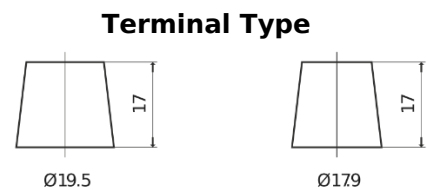

**Product overview**

Batteries for Marine and Leisure

**Vintage EU260-6**

Part number	EU260-6
Technology	Flooded
EAN/GTIN	3661024036115
Voltage	6 V
Capacity	260.0 Ah
CCA	1300 A
Length	345 mm
Width	172 mm
Height	286 mm
Box size	M08
Polarity	ETN 0
Terminal Type	EN taper post
Hold Down	B0
Weights (subject of variation)	39.10 kg