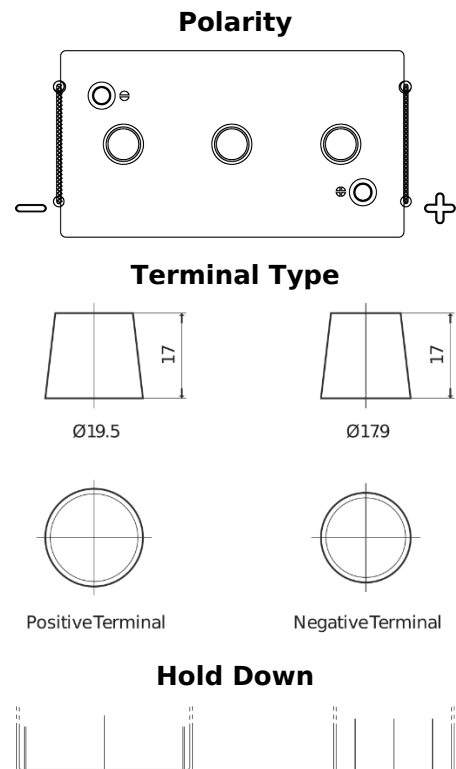

**Product overview**

Batteries for Marine and Leisure

**Vintage EU165-6**

Part number	EU165-6
Technology	Flooded
EAN/GTIN	3661024036146
Voltage	6 V
Capacity	165.0 Ah
CCA	900 A
Length	330 mm
Width	174 mm
Height	234 mm
Box size	M05
Polarity	ETN 0
Terminal Type	EN taper post
Hold Down	B0
Weights (subject of variation)	25.00 kg