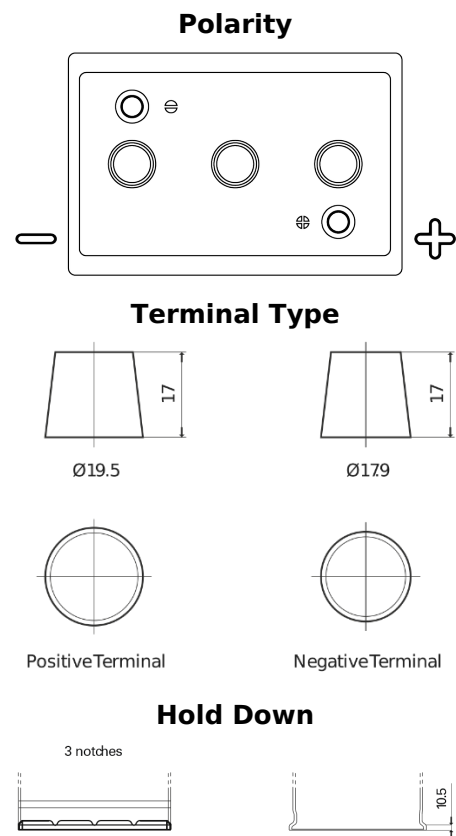

**Product overview**

Batteries for Marine and Leisure

**Vintage EU140-6**

Part number	EU140-6
Technology	Flooded
EAN/GTIN	3661024036153
Voltage	6 V
Capacity	140.0 Ah
CCA	900 A
Length	257 mm
Width	175 mm
Height	236 mm
Box size	M04
Polarity	ETN 0
Terminal Type	EN taper post
Hold Down	B1
Weights (subject of variation)	18.40 kg