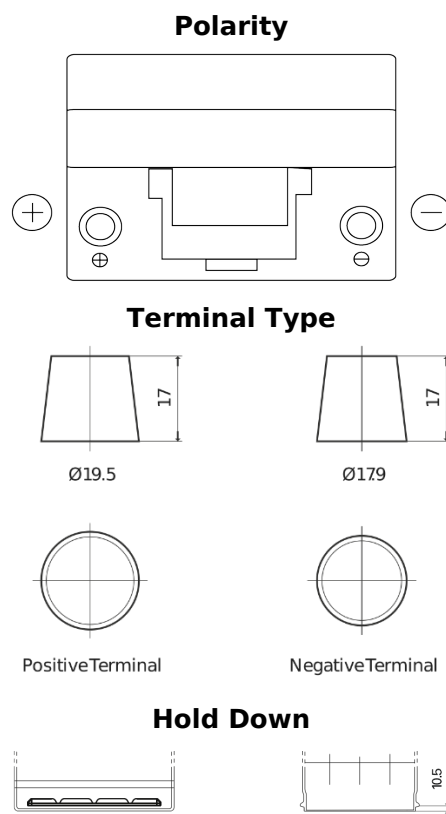

**Product overview**

Batteries for Cars

**Classic EC905**

Part number	EC905
Technology	Flooded
EAN/GTIN	3661024034760
Voltage	12 V
Capacity	90 Ah
CCA	680 A
Length	306 mm
Width	173 mm
Height	222 mm
Box size	D31
Polarity	ETN 1
Terminal Type	EN taper post
Hold Down	Korean B1
Weights (subject of variation)	19.90 kg