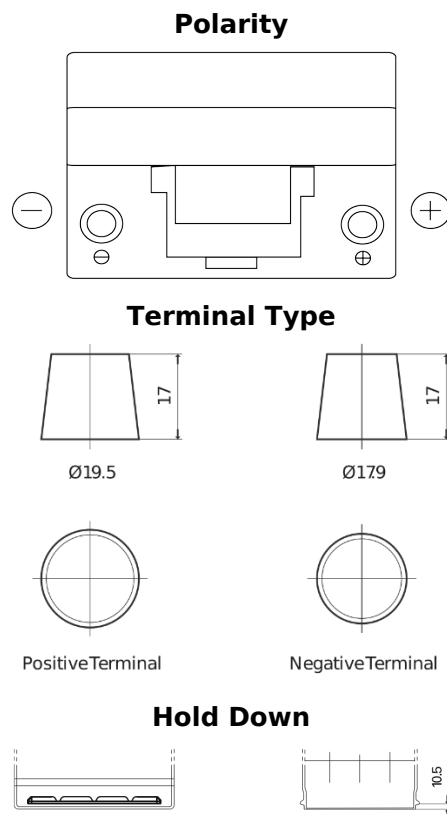

Product overview

Batteries for Cars

Classic EC904

Part number	EC904
Technology	Flooded
EAN/GTIN	3661024034753
Voltage	12 V
Capacity	90 Ah
CCA	680 A
Length	306 mm
Width	173 mm
Height	222 mm
Box size	D31
Polarity	ETN 0
Terminal Type	EN taper post
Hold Down	Korean B1
Weights (subject of variation)	19.90 kg