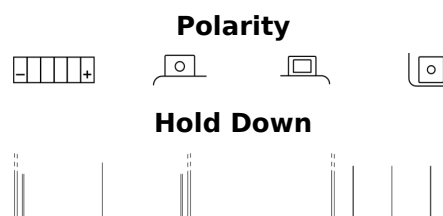

### AGM MC (Dry) ETX7L-BS

Part number	ETX7L-BS
Technology	AGM
EAN/GTIN	3661024033756
Voltage	12 V
Capacity	6.0 Ah
CCA	100 A
Length	115 mm
Width	70 mm
Height	130 mm
Box size	C37
Polarity	ETN 0
Terminal Type	M04
Hold Down	B0
Weights (subject of variation)	2.20 kg