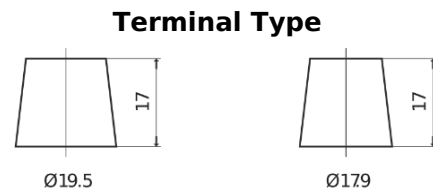

**Product overview**

Batteries for Marine and Leisure

**Equipment ET950**

Part number	ET950
Technology	Flooded
EAN/GTIN	3661024035897
Voltage	12 V
Capacity	135.0 Ah
Watt hour	950 Wh
Length	513 mm
Width	189 mm
Height	223 mm
Box size	D04
Polarity	ETN 3
Terminal Type	EN taper post
Hold Down	B0
Weights (subject of variation)	39.50 kg