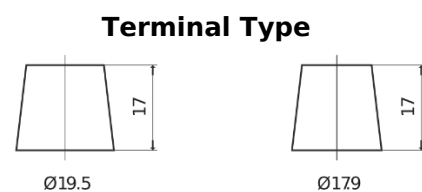

**Product overview**

Batteries for Marine and Leisure

**Equipment ET950**

Part number	ET950
Technology	Flooded
EAN/GTIN	3661024035897
Voltage	12 V
Capacity	135.0 Ah
Watt hour	950 Wh
Length	513 mm
Width	189 mm
Height	223 mm
Box size	D04
Polarity	ETN 3
Terminal Type	EN taper post
Hold Down	B0
Weights (subject of variation)	39.50 kg