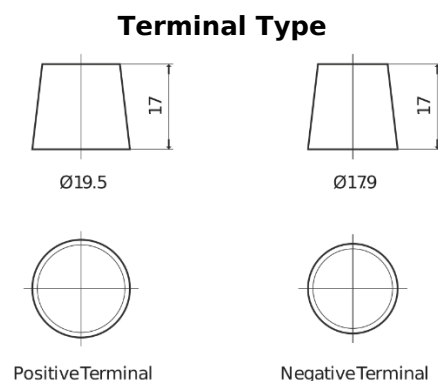

**Product overview**

Batteries for Marine and Leisure

**Equipment ET650**

Part number	ET650
Technology	Flooded
EAN/GTIN	3661024035927
Voltage	12 V
Capacity	100.0 Ah
Watt hour	650 Wh
Length	353 mm
Width	175 mm
Height	190 mm
Box size	L05
Polarity	ETN 0
Terminal Type	EN taper post
Hold Down	B13
Weights (subject of variation)	26.50 kg