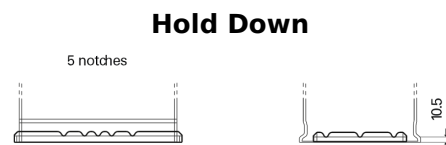

**Product overview**

Batteries for Marine and Leisure

**Equipment ET650**

Part number	ET650
Technology	Flooded
EAN/GTIN	3661024035927
Voltage	12 V
Capacity	100.0 Ah
Watt hour	650 Wh
Length	353 mm
Width	175 mm
Height	190 mm
Box size	L05
Polarity	ETN 0
Terminal Type	EN taper post
Hold Down	B13
Weights (subject of variation)	26.50 kg