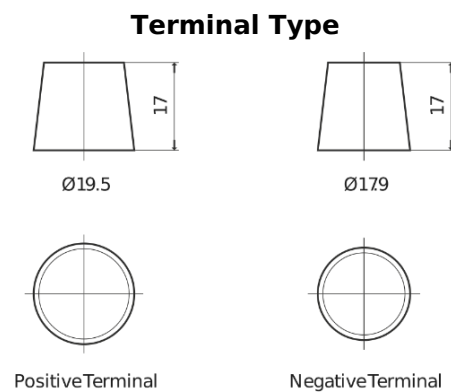

**Product overview**

Batteries for Marine and Leisure

**Equipment ET1300**

Part number	ET1300
Technology	Flooded
EAN/GTIN	3661024035880
Voltage	12 V
Capacity	180.0 Ah
Watt hour	1300 Wh
Length	513 mm
Width	223 mm
Height	223 mm
Box size	D05
Polarity	ETN 3
Terminal Type	EN taper post
Hold Down	B0
Weights (subject of variation)	49.70 kg