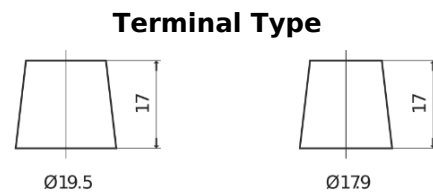

Product overview

Batteries for Marine and Leisure

Equipment ET1300

Part number	ET1300
Technology	Flooded
EAN/GTIN	3661024035880
Voltage	12 V
Capacity	180.0 Ah
Watt hour	1300 Wh
Length	513 mm
Width	223 mm
Height	223 mm
Box size	D05
Polarity	ETN 3
Terminal Type	EN taper post
Hold Down	B0
Weights (subject of variation)	49.70 kg