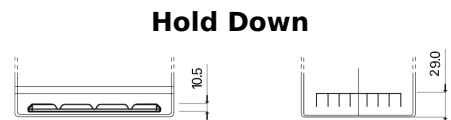

**Product overview**

Batteries for Cars

**Premium EA754**

Part number	EA754
Technology	Flooded
EAN/GTIN	3661024034166
Voltage	12 V
Capacity	75 Ah
CCA	630 A
Length	270 mm
Width	173 mm
Height	222 mm
Box size	D26
Polarity	ETN 0
Terminal Type	EN taper post
Hold Down	Korean B1+B6
Weights (subject of variation)	17.40 kg