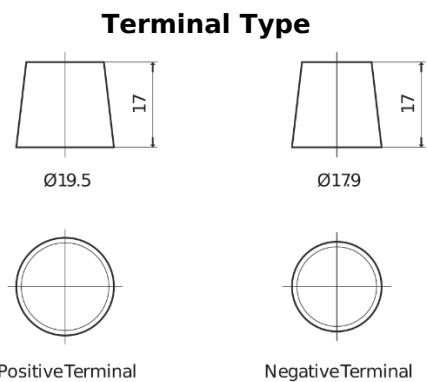

**Product overview**

Batteries for Cars

**Technica TB705**

Part number	TB705
Technology	Flooded
EAN/GTIN	3661024054447
Voltage	12 V
Capacity	70 Ah
CCA	540 A
Length	270 mm
Width	173 mm
Height	222 mm
Box size	D26
Polarity	ETN 1
Terminal Type	EN taper post
Hold Down	Korean B1+B6
Weights (subject of variation)	16.10 kg