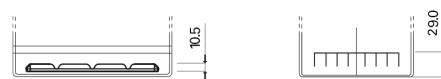

Product overview

Batteries for Cars

Formula FB705

Part number	FB705
Technology	Flooded
EAN/GTIN	3661024044448
Voltage	12 V
Capacity	70 Ah
CCA	540 A
Length	270 mm
Width	173 mm
Height	222 mm
Box size	D26
Polarity	ETN 1
Terminal Type	EN taper post
Hold Down	Korean B1+B6
Weights (subject of variation)	16.10 kg

Polarity

Terminal Type

Positive Terminal

Negative Terminal

Hold Down

Design, features and specifications are subject to change without notice. We disclaim any representation or warranty, express or implied, concerning the data or recommendations, and in no event shall be liable for any loss or damage claimed to have arisen as a result. Some products may not be available in your local market.