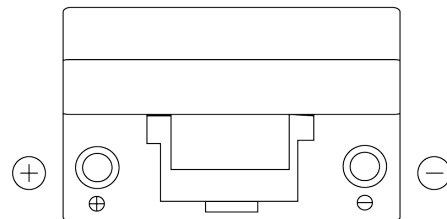

Product overview

Batteries for Cars

Formula FB705

Part number	FB705
Technology	Flooded
EAN/GTIN	3661024044448
Voltage	12 V
Capacity	70 Ah
CCA	540 A
Length	270 mm
Width	173 mm
Height	222 mm
Box size	D26
Polarity	ETN 1
Terminal Type	EN taper post
Hold Down	Korean B1+B6
Weights (subject of variation)	16.10 kg

Polarity

Terminal Type

Positive Terminal

Negative Terminal

Hold Down

Design, features and specifications are subject to change without notice. We disclaim any representation or warranty, express or implied, concerning the data or recommendations, and in no event shall be liable for any loss or damage claimed to have arisen as a result. Some products may not be available in your local market.