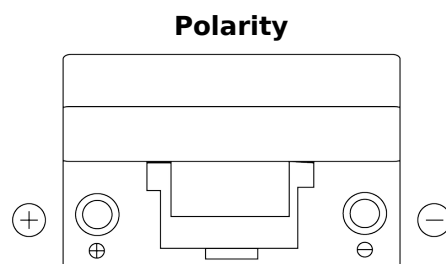

**Product overview**

Batteries for Cars

**Excell EB705**

Part number	EB705
Technology	Flooded
EAN/GTIN	3661024034449
Voltage	12 V
Capacity	70 Ah
CCA	540 A
Length	270 mm
Width	173 mm
Height	222 mm
Box size	D26
Polarity	ETN 1
Terminal Type	EN taper post
Hold Down	Korean B1+B6
Weights (subject of variation)	16.10 kg