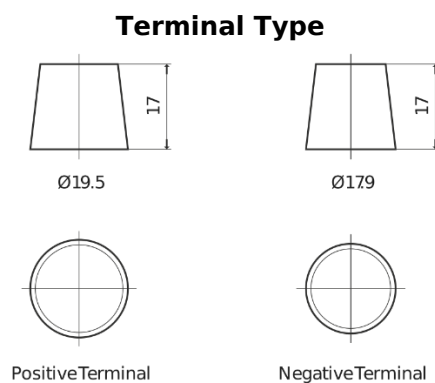

**Product overview**

Batteries for Cars

**Excell EB705**

Part number	EB705
Technology	Flooded
EAN/GTIN	3661024034449
Voltage	12 V
Capacity	70 Ah
CCA	540 A
Length	270 mm
Width	173 mm
Height	222 mm
Box size	D26
Polarity	ETN 1
Terminal Type	EN taper post
Hold Down	Korean B1+B6
Weights (subject of variation)	16.10 kg