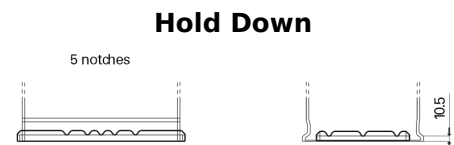

Product overview

Batteries for Marine and Leisure

Equipment GEL ES650

Part number	ES650
Technology	GEL
EAN/GTIN	3661024035842
Voltage	12 V
Capacity	56.0 Ah
Watt hour	650 Wh
Length	278 mm
Width	175 mm
Height	190 mm
Box size	L03
Polarity	ETN 0
Terminal Type	EN taper post
Hold Down	B13
Weights (subject of variation)	20.80 kg